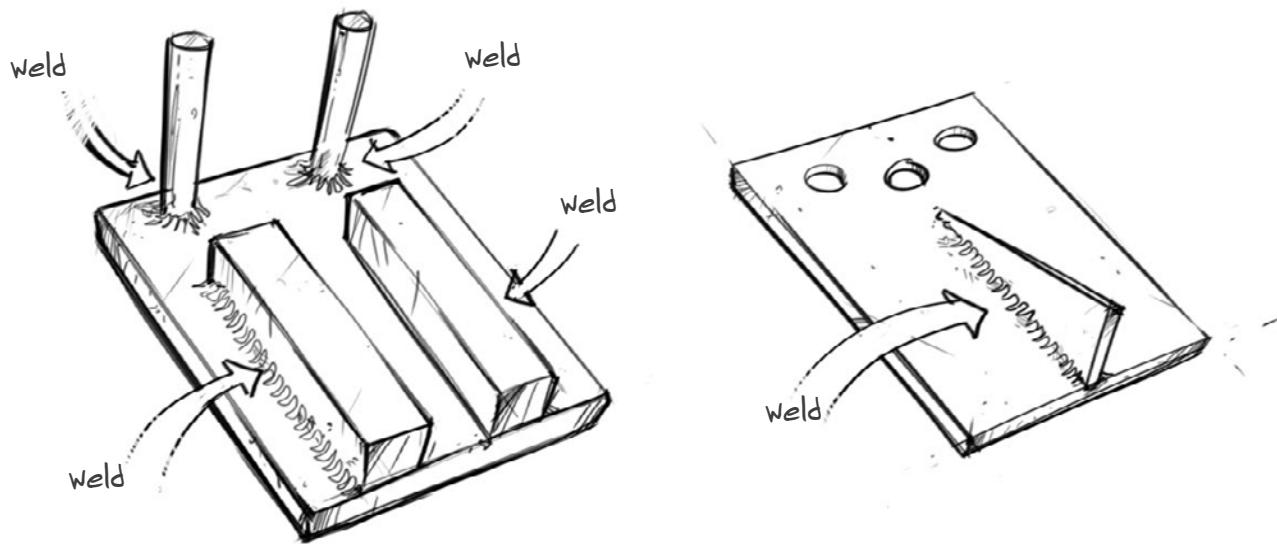

D-Lab

DO-IT

Corn Sheller Jig

Contact Info

d-lab@mit.edu
(617) 253 5985

These materials are provided under the Attribution-Non-Commercial 3.0 Creative Commons License, <http://creativecommons.org/licenses/by-nc/3.0/>. If you choose to reuse or repost the materials, you must give proper attribution to MIT, and you must include a copy of the non-commercial Creative Commons license, or a reasonable link to its url with every copy of the MIT materials or the derivative work you create from it. Please use the following citation format: *D-Lab Corn Sheller Jig Do-It* Copyright © Massachusetts Institute of Technology (Accessed on [insert date]).