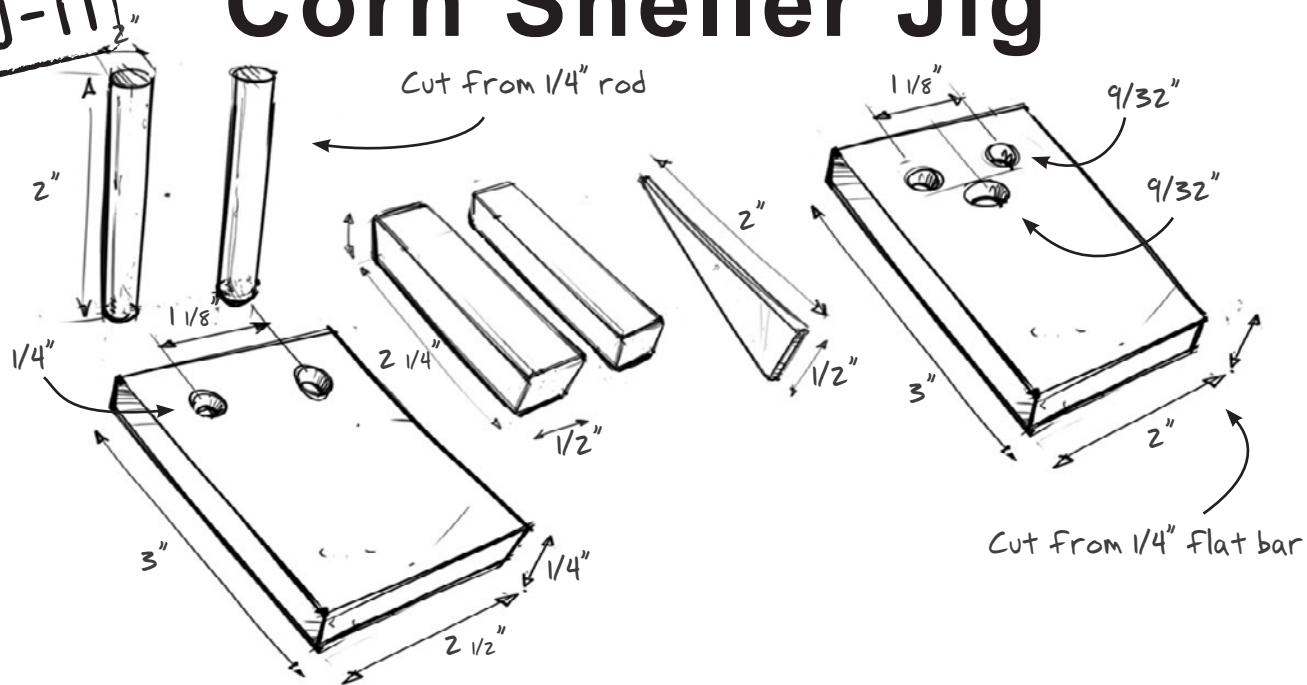

D-Lab

DO-IT

Corn Sheller Jig

Contact Info

d-lab@mit.edu
(617) 253 5985

These materials are provided under the Attribution-Non-Commercial 3.0 Creative Commons License, <http://creativecommons.org/licenses/by-nc/3.0/>. If you choose to reuse or repost the materials, you must give proper attribution to MIT, and you must include a copy of the non-commercial Creative Commons license, or a reasonable link to its url with every copy of the MIT materials or the derivative work you create from it. Please use the following citation format: *D-Lab Corn Sheller Jig Do-It* Copyright © Massachusetts Institute of Technology (Accessed on [insert date]).