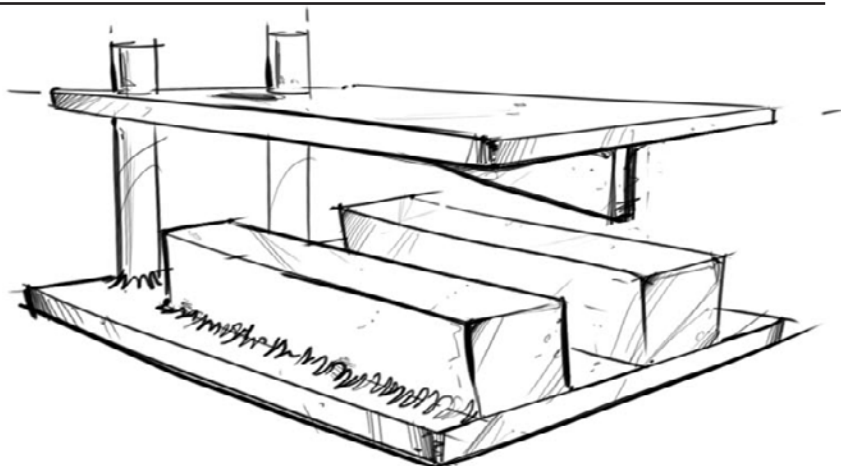

D-Lab

DO-IT

Corn Sheller Jig

Contact Info

d-lab@mit.edu
(617) 253 5985

These materials are provided under the Attribution-Non-Commercial 3.0 Creative Commons License, <http://creativecommons.org/licenses/by-nc/3.0/>. If you choose to reuse or repost the materials, you must give proper attribution to MIT, and you must include a copy of the non-commercial Creative Commons license, or a reasonable link to its url with every copy of the MIT materials or the derivative work you create from it. Please use the following citation format: *D-Lab Corn Sheller Jig Do-It* Copyright © Massachusetts Institute of Technology (Accessed on [insert date]).